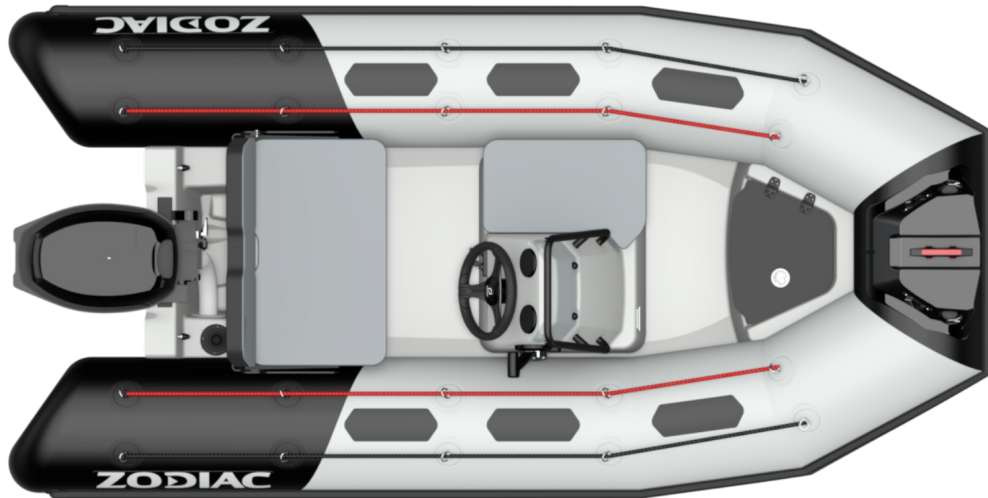

THE NEW ZODIAC OPEN RANGE IS COMING !

A nice collection of small boats for having fun, they are compact and practical ! Real toy with a racing look, easy to store, easy to drive, easy to launch, easy to tow, 4 seats minimum, 4 colors and materials of tubes are available. Tubes are available in PVC or Neoprene, and the tank allows long time navigation.

TECHNICAL FEATURES

OVERALL LENGTH (m-ft)	3.1m-10'2"	SCHAFT	S
INSIDE LENGTH (m-ft)	2m-6'6"	MAXIMUM ALLOWED POWER (HP)	25
OVERALL BEAM (m-ft)	1.65m-5'4"	MAX. ALLOWED ENGINE WEIGHT (Kg-Lbs)	95
INSIDE BEAM (m-ft)	0.71m-2'33"	HULL LENGTH (m - ft)	TBC
TUBE DIAMETER (m-ft)	0,45m	HULL WIDTH (m - ft)	TBC
WEIGHT (Kg-Lbs)	135-297	HULL HEIGHT (m - ft)	TBC
NUMBER OF PASSENGERS (CAT. C)	4	DEADRISE	18°
NUMBER OF WATERTIGHT COMPARTMENTS	3	TANK (L - Gal)	24L-6Gal

STANDARD EQUIPMENT

HULL & DECK: Bow storage + cushion, Fairleads, GRP deep V-hull, Lockable mooring storage, Console with Wheel, 1 bow cleat.

COMFORT: 2 USB plugs, Bench seat with tilting backrest, Bow cushion, Side seat, Storage under the bench, Windshield, handrail.

TUBE: 1 GRP Bow Roller, Double Lashings, Easy Push valves, Fishtails Cones, Glued tube with antiskid patches, Rubstrake 100mm, Zodiac logo on the tube.

OTHER: Mechanical steering, Navigation lights, Repair kit / Owner's manual.